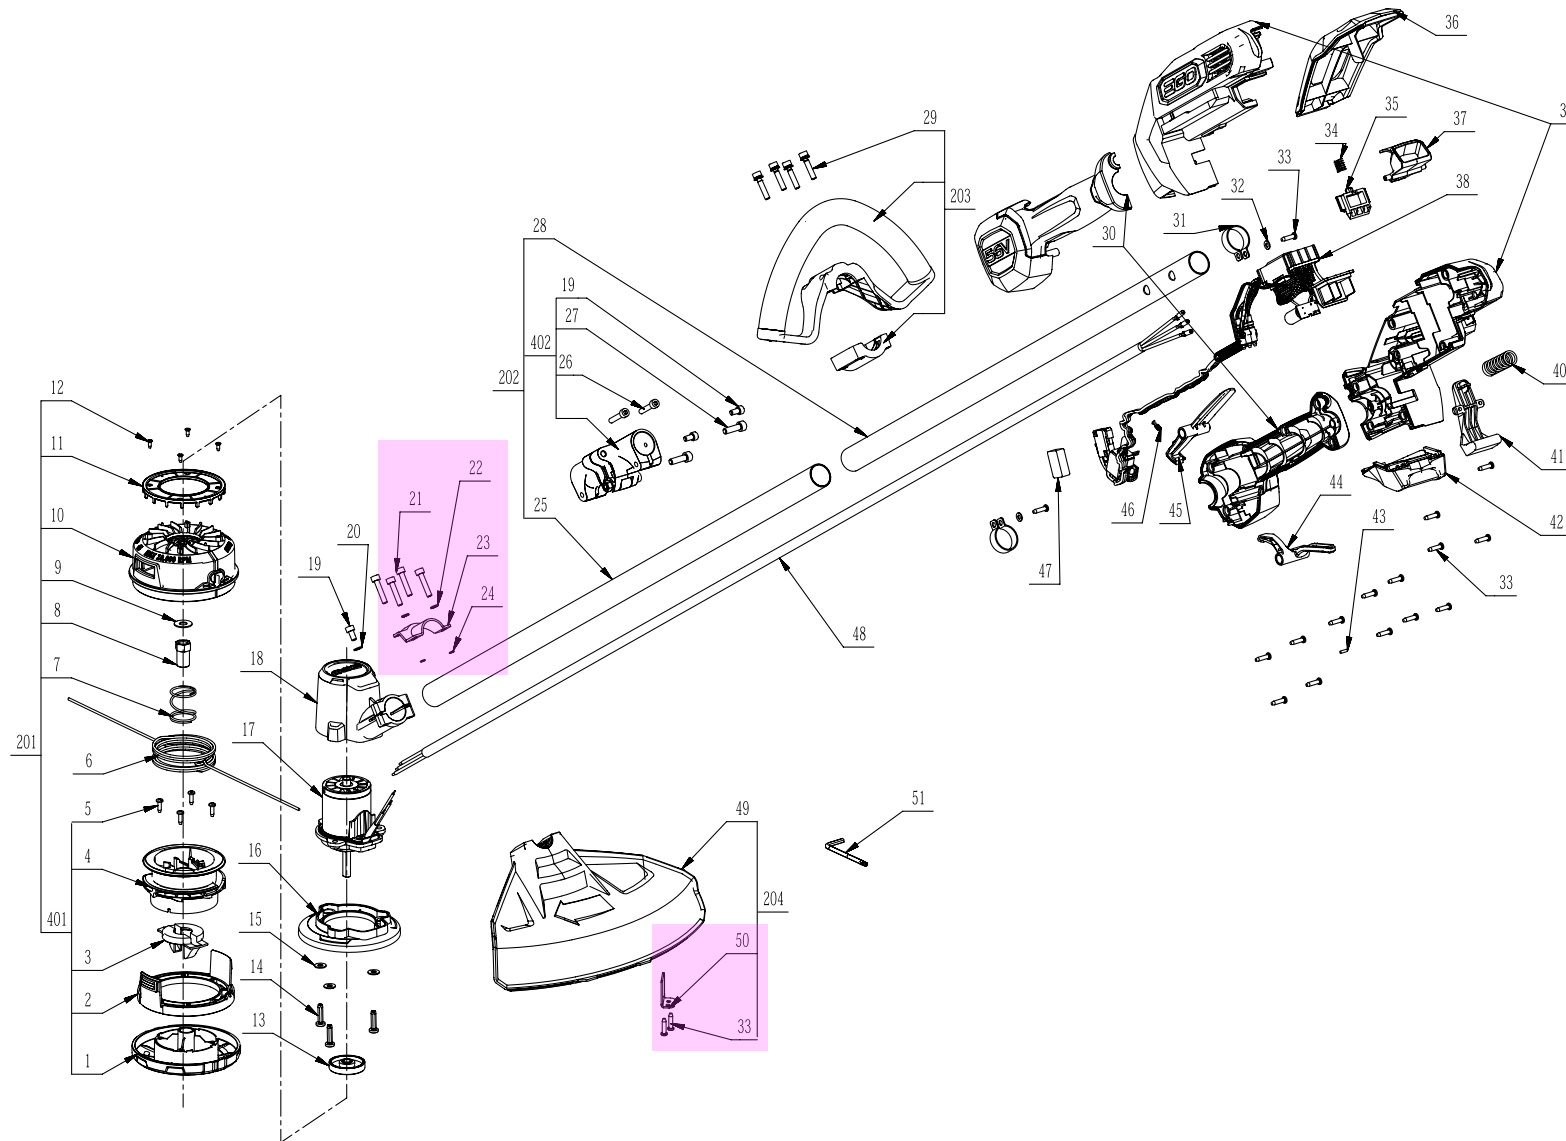

Product Description: String Trimmer
Model Number: ST1500XY
Body Number: 0760056001_S
Version: A
Issue Date: 2016/10/24

Service Part List_ST1500XY_Version A

No.	Product Model#	Part Number	Description	Qty
1	ST1500SF	3128667001	Support Head	1
2	ST1500SF	3128668001	Lower Housing	1
3	ST1500SF	3128671001	Slot Cover	1
4	ST1500SF	2824912001	Mounting Wire Holder ASSY	1
5	ST1500SF	5610022001	Tapping Screw	4
6	ST1500SF	3800122001	Trimmer Line	1
7	ST1500SF	3660650001	Compression Spring	1
8	ST1500SF	5630301001	Nut	1
9	ST1500SF	5650573001	Plain Washer	1
10	ST1500SF	2824809001	Upper Housing ASSY	1
11	ST1500SF	3128193001	Support Plate	1
12	ST1500SF	5610076004	Tapping Screw	4
13	ST1500SF	3520800001	Outer Flange	1
14	ST1500SF	5610059007	Thread Forming Screw	3
15	ST1500SF	5650396003	Washer	3
16	ST1500SF	3127655001	Shield	1
17	ST1500SF	2730220001	DC Motor	1
18	ST1500SF	3421602001	Motor Housing	1
19	ST1500SF	5620213003	Hexagon Socket Screw	3
20	ST1500SF	5650014003	Plain Washer	1
21	ST1500SF	5620216003	Screw	4
22	ST1500SF	5650015012	Spring Washer	2
23	ST1500SF	3705712001	Fixing Board	1
24	ST1500SF	5690203001	O Ring	2
25	ST1500SF	3705784002	Connecting Tube	1
26	ST1500SF	5620216004	Screw	2
27	ST1500SF	5620334004	Hexagon Socket Screw	2
28	ST1500SF	3705783001	Connecting Tube	1
29	ST1500SF	5620558001	Screw with Washer	4
30	ST1500SF	2824018001	Handle ASSY	1
31	ST1500SF	3705178001	Fixed Ring	2
32	ST1500SF	5650005002	Plain Washer	2